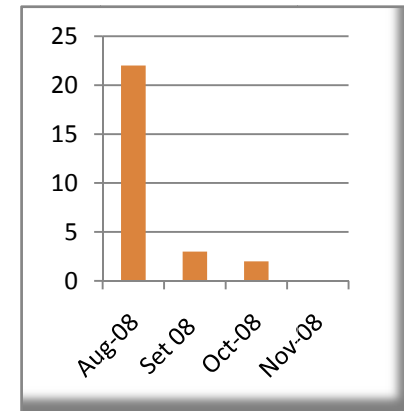

Dashboard Example

SEO Services for Microsoft Partners

Incoming Links

Search Engine Indexing

Keyword Analysis

Broken Links

HTML Errors

Incoming Links