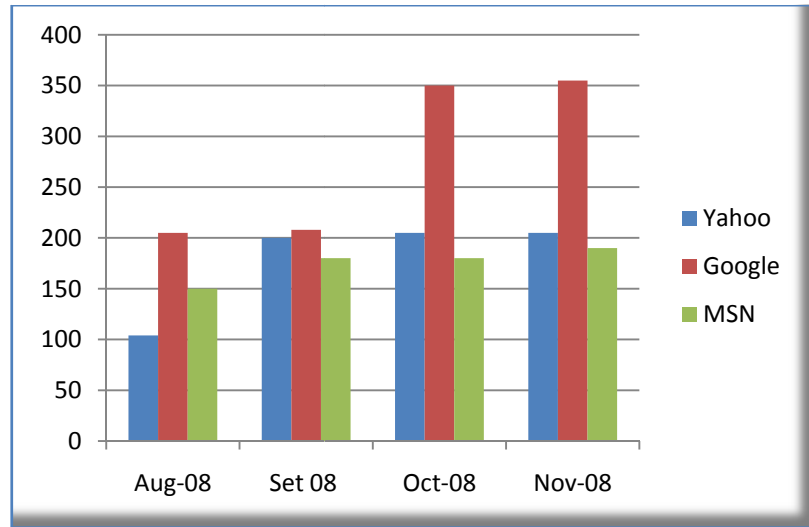

Dashboard Example

SEO Services for Microsoft Partners

Incoming Links

Search Engine Indexing

Keyword Analysis

Broken Links

HTML Errors

Incoming Links