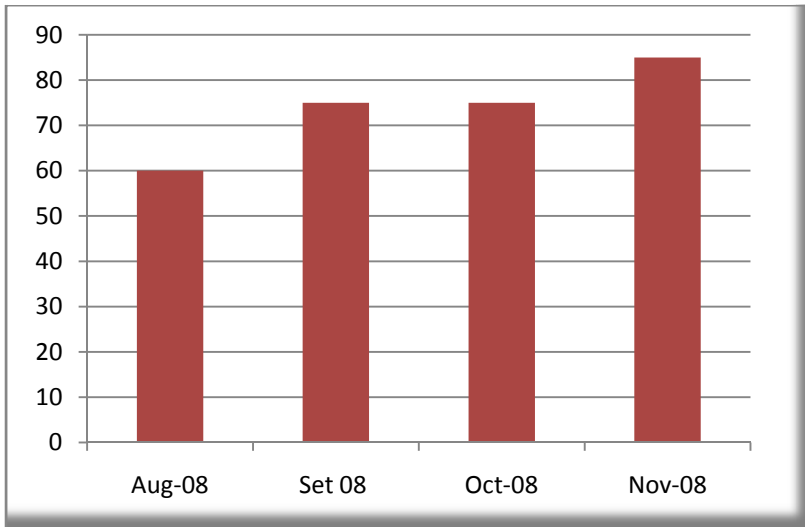

Dashboard Example

SEO Services for Microsoft Partners

Incoming Links

Search Engine Indexing

Keyword Analysis

Broken Links

HTML Errors

Incoming Links